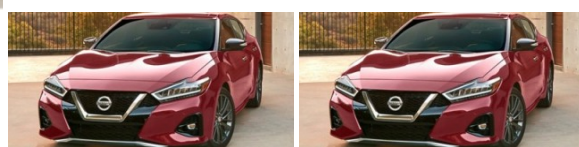

2020 Nissan Maxima 4dr Car

Cornwall Nissan

2605 Brookdale Ave.

Cornwall, K6J 5X9

613.933.7555

<http://cornwallnissan.ca>

Vehicle Summary :

Condition	new
Mileage	11 km
Exterior Colour	Black
Interior Colour	CASHMERE, PREMIUM ASCOT LEATHER- APPOINTED SEAT TRIM
Transmission	Auto
Engine	ENG - V6, 3.5L, 300 HP
VIN (Vehicle Identification Number)	*****365413
Stock Number	6732

Additional Features :

- Transmission: Xtronic Continuously Variable (cvt) -inc: Paddle Shifters
- Gas-pressurized Shock Absorbers
- Electro-hydraulic Power Assist Speed-sensing Steering
- Quasi-dual Stainless Steel Exhaust W/chrome Tailpipe Finisher
- 4-wheel Disc Brakes W/4-wheel Abs, Front And Rear Vented Discs And Brake Assist
- Chrome Side Windows Trim And Black Front Windshield Trim
- Black Power W/tilt Down Heated Side Mirrors W/driver Auto Dimming, Manual Folding And Turn Signal Indicator
- Speed Sensitive Rain Detecting Variable Intermittent Wipers
- Galvanized Steel/aluminum Panels
- Fully Automatic Aero-composite Led Low Beam Daytime Running Auto High-beam Headlamps W/delay-off
- Turn-by-turn Navigation Directions
- Climate-controlled Front Bucket Seats -inc: 8-way Power Driver's Seat W/power Lumbar Support And Manual Thigh Support Extension, Driver-side Memory, 4-way Power Front Passenger's Seat And Power Passenger Power Seat Lifter